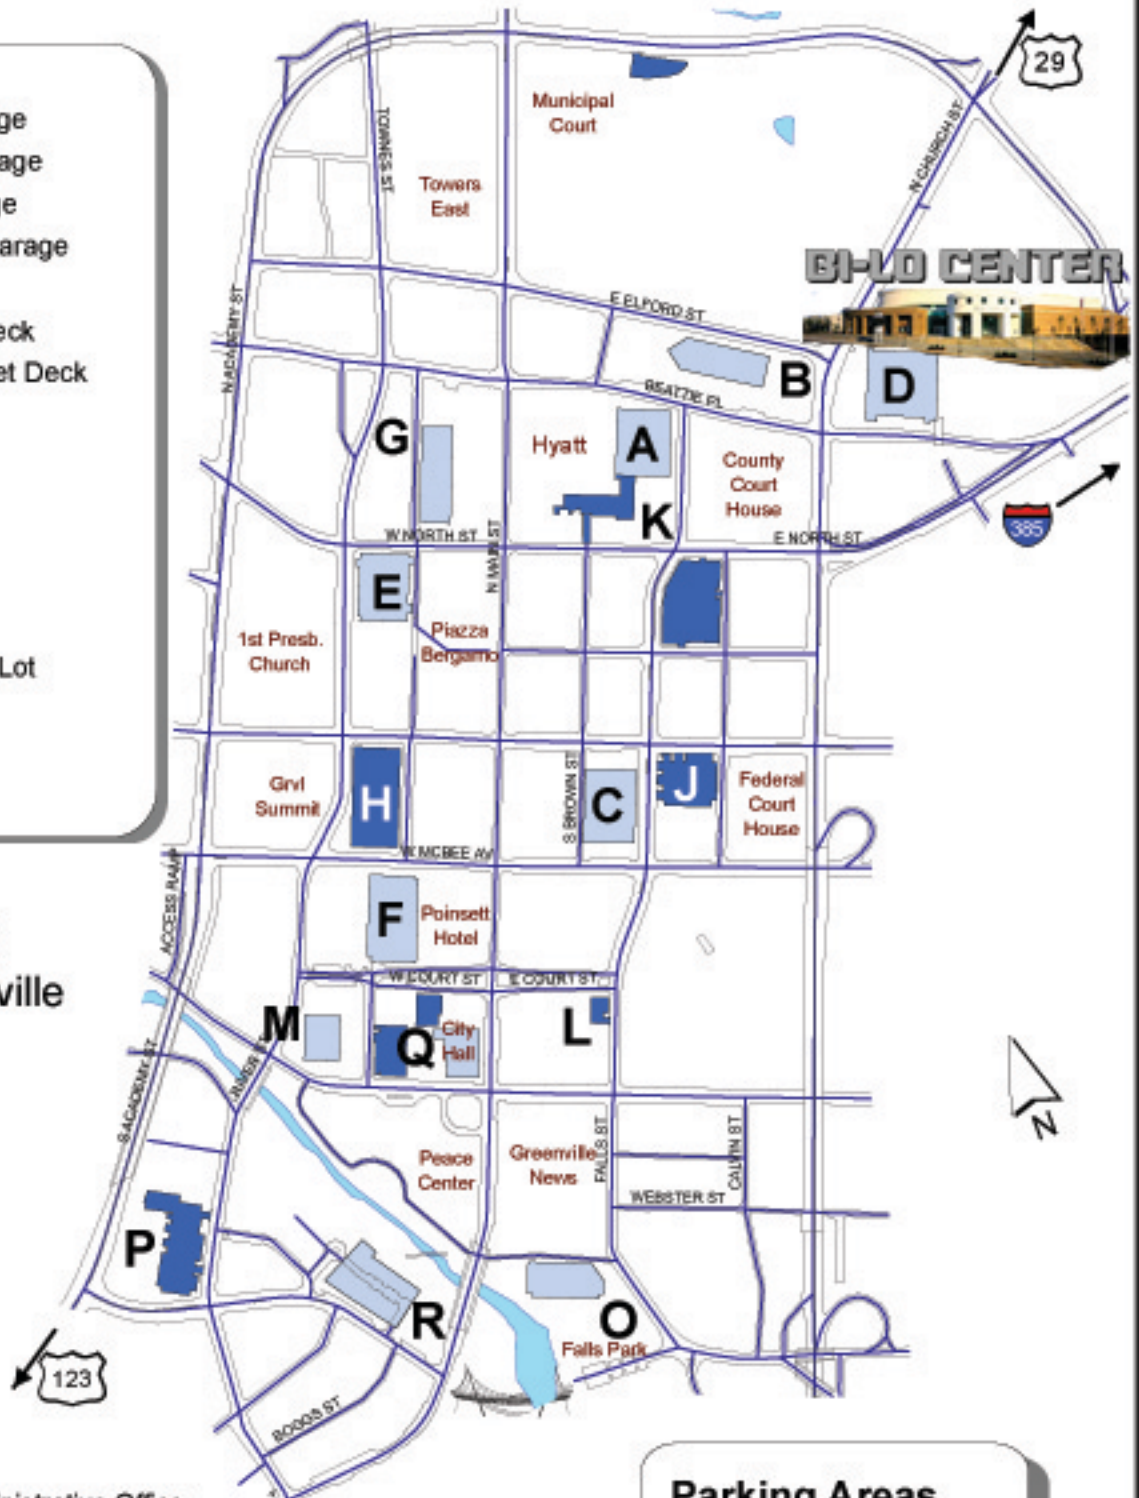

Downtown Greenville Parking Locations

- A Commons Garage
- B Liberty Square Garage
- C S. Spring Street Garage
- D Church Street Garage
- E Richardson Street Garage
- F Poinsett Garage
- G N. Laurens Street Deck
- H W. Washington Street Deck
- J Irvine Street Lot
- K Brown Street Lot
- L Falls Street Lot
- M River Street Garage
- O Bowater Garage
- P River Street Lot
- Q City Hall Short Term Lot (1 hour Limit)
- R Riverplace Garage

Parking Services Administrative Office
 66 N. Richardson St.
 Inside the Richardson St Garage
 (Location E)

Parking Areas

- City Owned Garage
- City Owned Lot